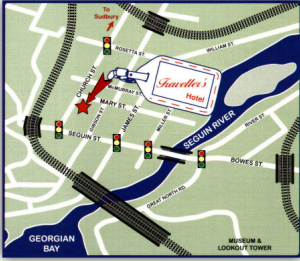

Where to find us: corner of Church & Marry Streets

Find us with Google Directions [Click here](#)

Breakfast room open to the public from:

7:30 am - 10:45 am - Weekdays

8:00 am - 11:45 am - Weekends

Relax and Enjoy Your Stay